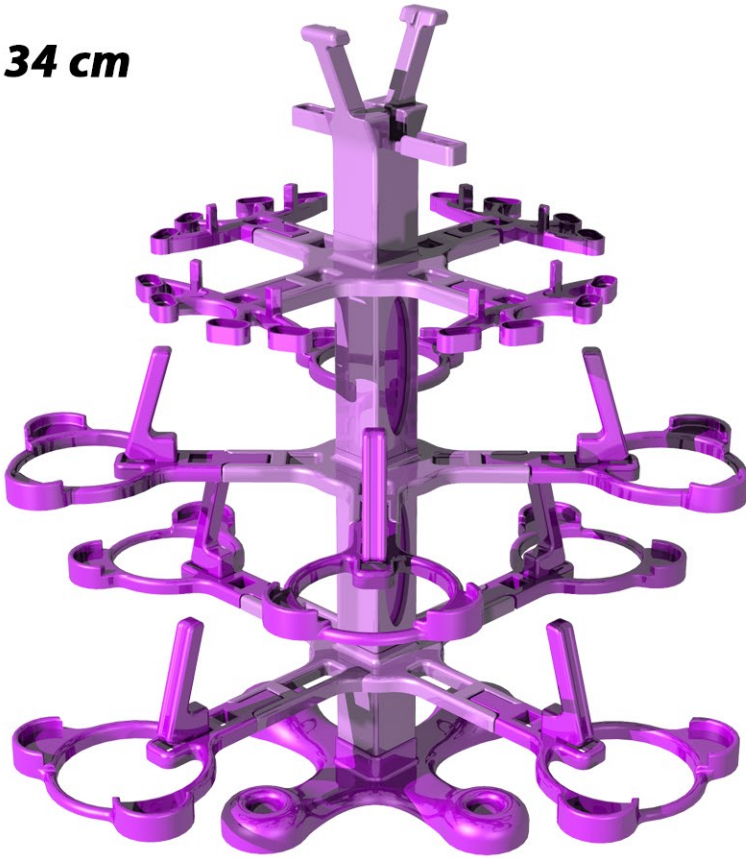

Perfect Ornament Tree

Star Small

- 3 Plateaus /Levels
- Holds 17 Stars

Value Package

34 cm

- 4 X Unit Star 25-30 rows
- 4 X Unit Star 20-25 rows
- 4 X Unit Star 2 X 9-13 rows
- 1 X Base Small Simple
- 2 X Spacer 8 cm
- 1 X Spacer 4 cm

- 1 X Plateau Big Diagonal
- 1 X Plateau Small Straight
- 1 X Plateau Big Straight
- 1 X Trunk
- 1 X Topper Star 20-30 rows

Includes:

4X  US2530	4X  US2025	4X  US0913X2	1X  PLSD	1X  PLBS	1X  PLSS
1X  BSS	1X  TR23	2X  S8	1X  S4	1X  TS2030	

Units (Numbers are Peyote Stitch Rows)

Ball

Star

Kaleidocycle

Egg

Hanging

Low 1x

Low 2x

DiMarca 30

Bases

Small Simple

Big Simple

Small (4x15 Ball)

Big (4x15 Ball)

Big (4x25-30 Star)

Plateaus