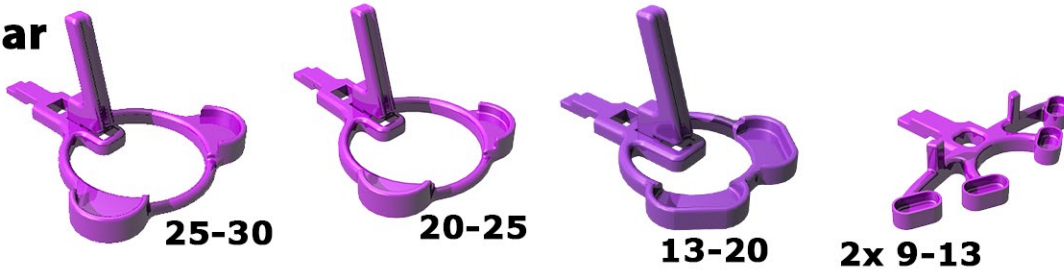

Perfect Ornament Tree

Star Small

- 3 Plateaus /Levels
- Holds 17 Stars

Value Package

34 cm

- 4 X Unit Star 25-30 rows
- 4 X Unit Star 20-25 rows
- 4 X Unit Star 2 X 9-13 rows
- 1 X Base Small Simple
- 2 X Spacer 8 cm
- 1 X Spacer 4 cm

- 1 X Plateau Big Diagonal
- 1 X Plateau Small Straight
- 1 X Plateau Big Straight
- 1 X Trunk
- 1 X Topper Star 20-30 rows

Includes:

4X  US2530	4X  US2025	4X  US0913X2	1X  PLSD	1X  PLBS	1X  PLSS
1X  BSS	1X  TR23	2X  S8	1X  S4	1X  TS2030	

Units (Numbers are Peyote Stitch Rows)

Ball

Star

Kaleidocycle

Egg

Hanging

Low 1x

Low 2x

DiMarca 30

Bases

Small Simple

Big Simple

Small (4x15 Ball)

Big (4x15 Ball)

Big (4x25-30 Star)

Plateaus