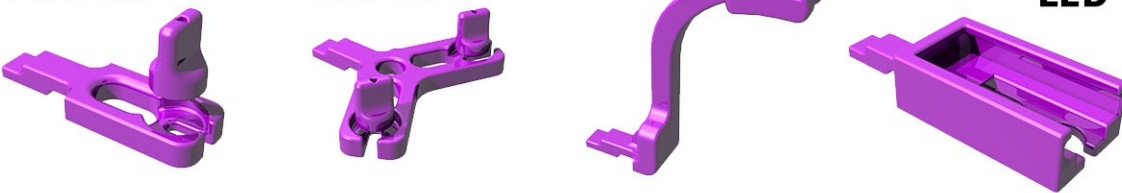

Hanging

Low 1x

Low 2x

High 1x

LED